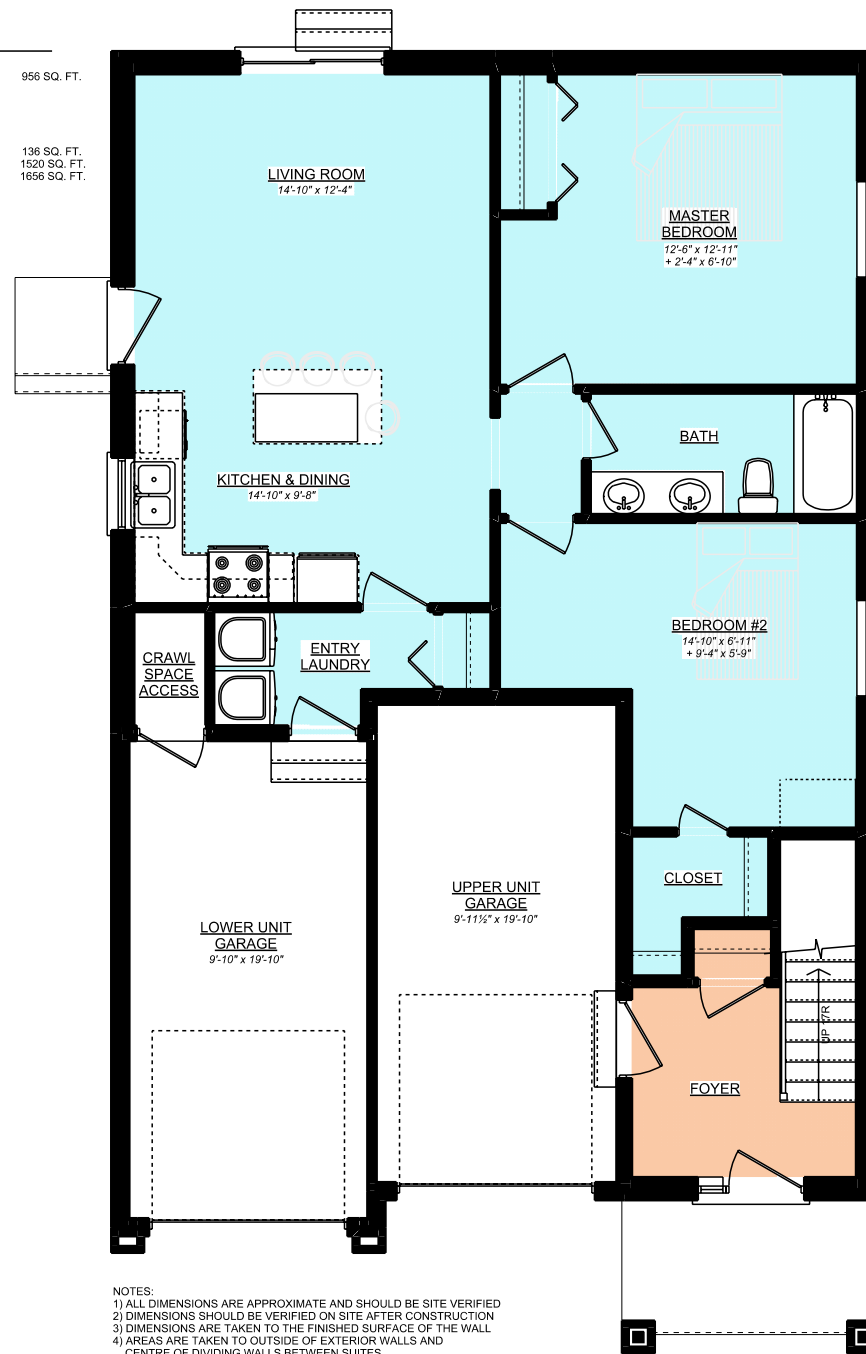

LEGEND

	MAIN FLOOR SUITE MAIN FLOOR SUITE	956 SQ. FT.
	SECOND FLOOR SUITE ENTRY ON MAIN FLOOR SECOND FLOOR SUITE TOTAL AREA	136 SQ. FT. 1520 SQ. FT. 1656 SQ. FT.

Main Floor Plan