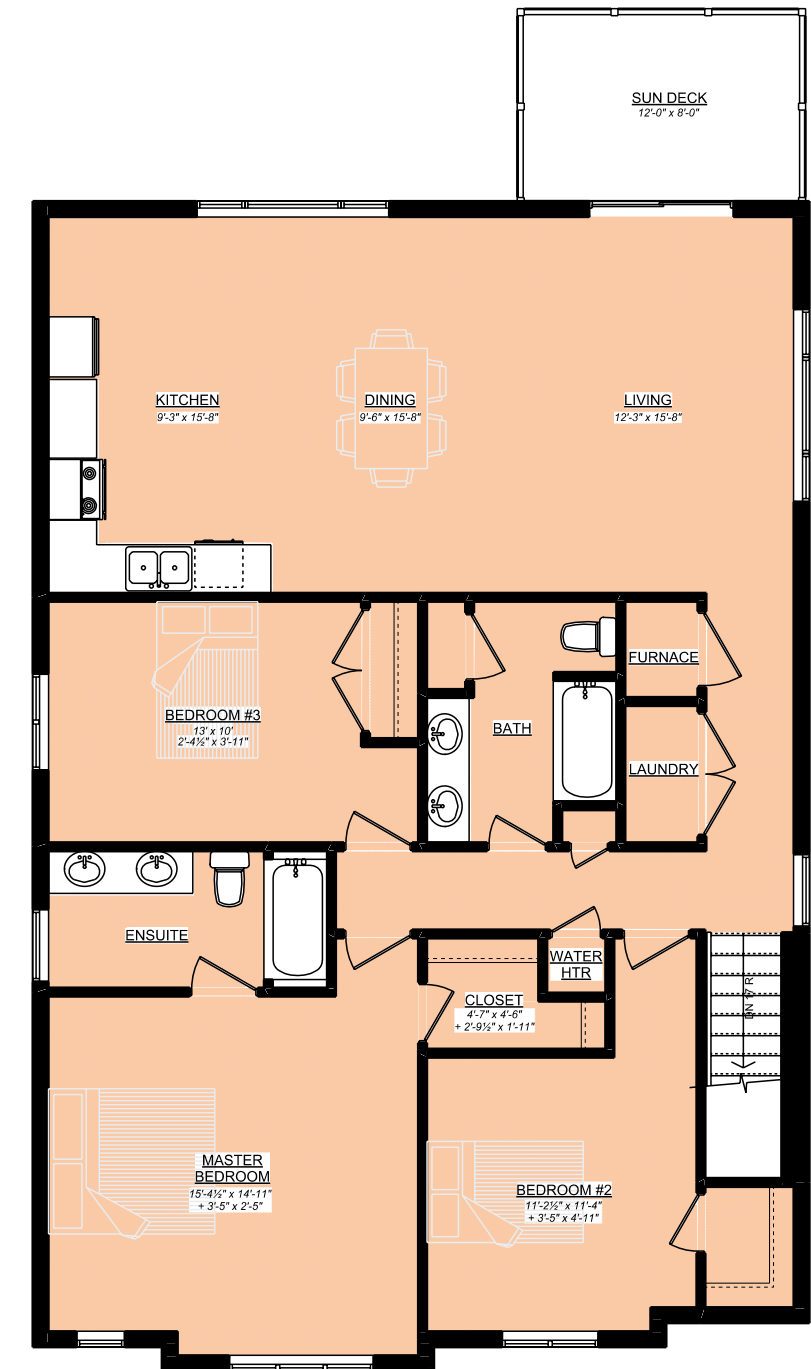

Second Floor Plan